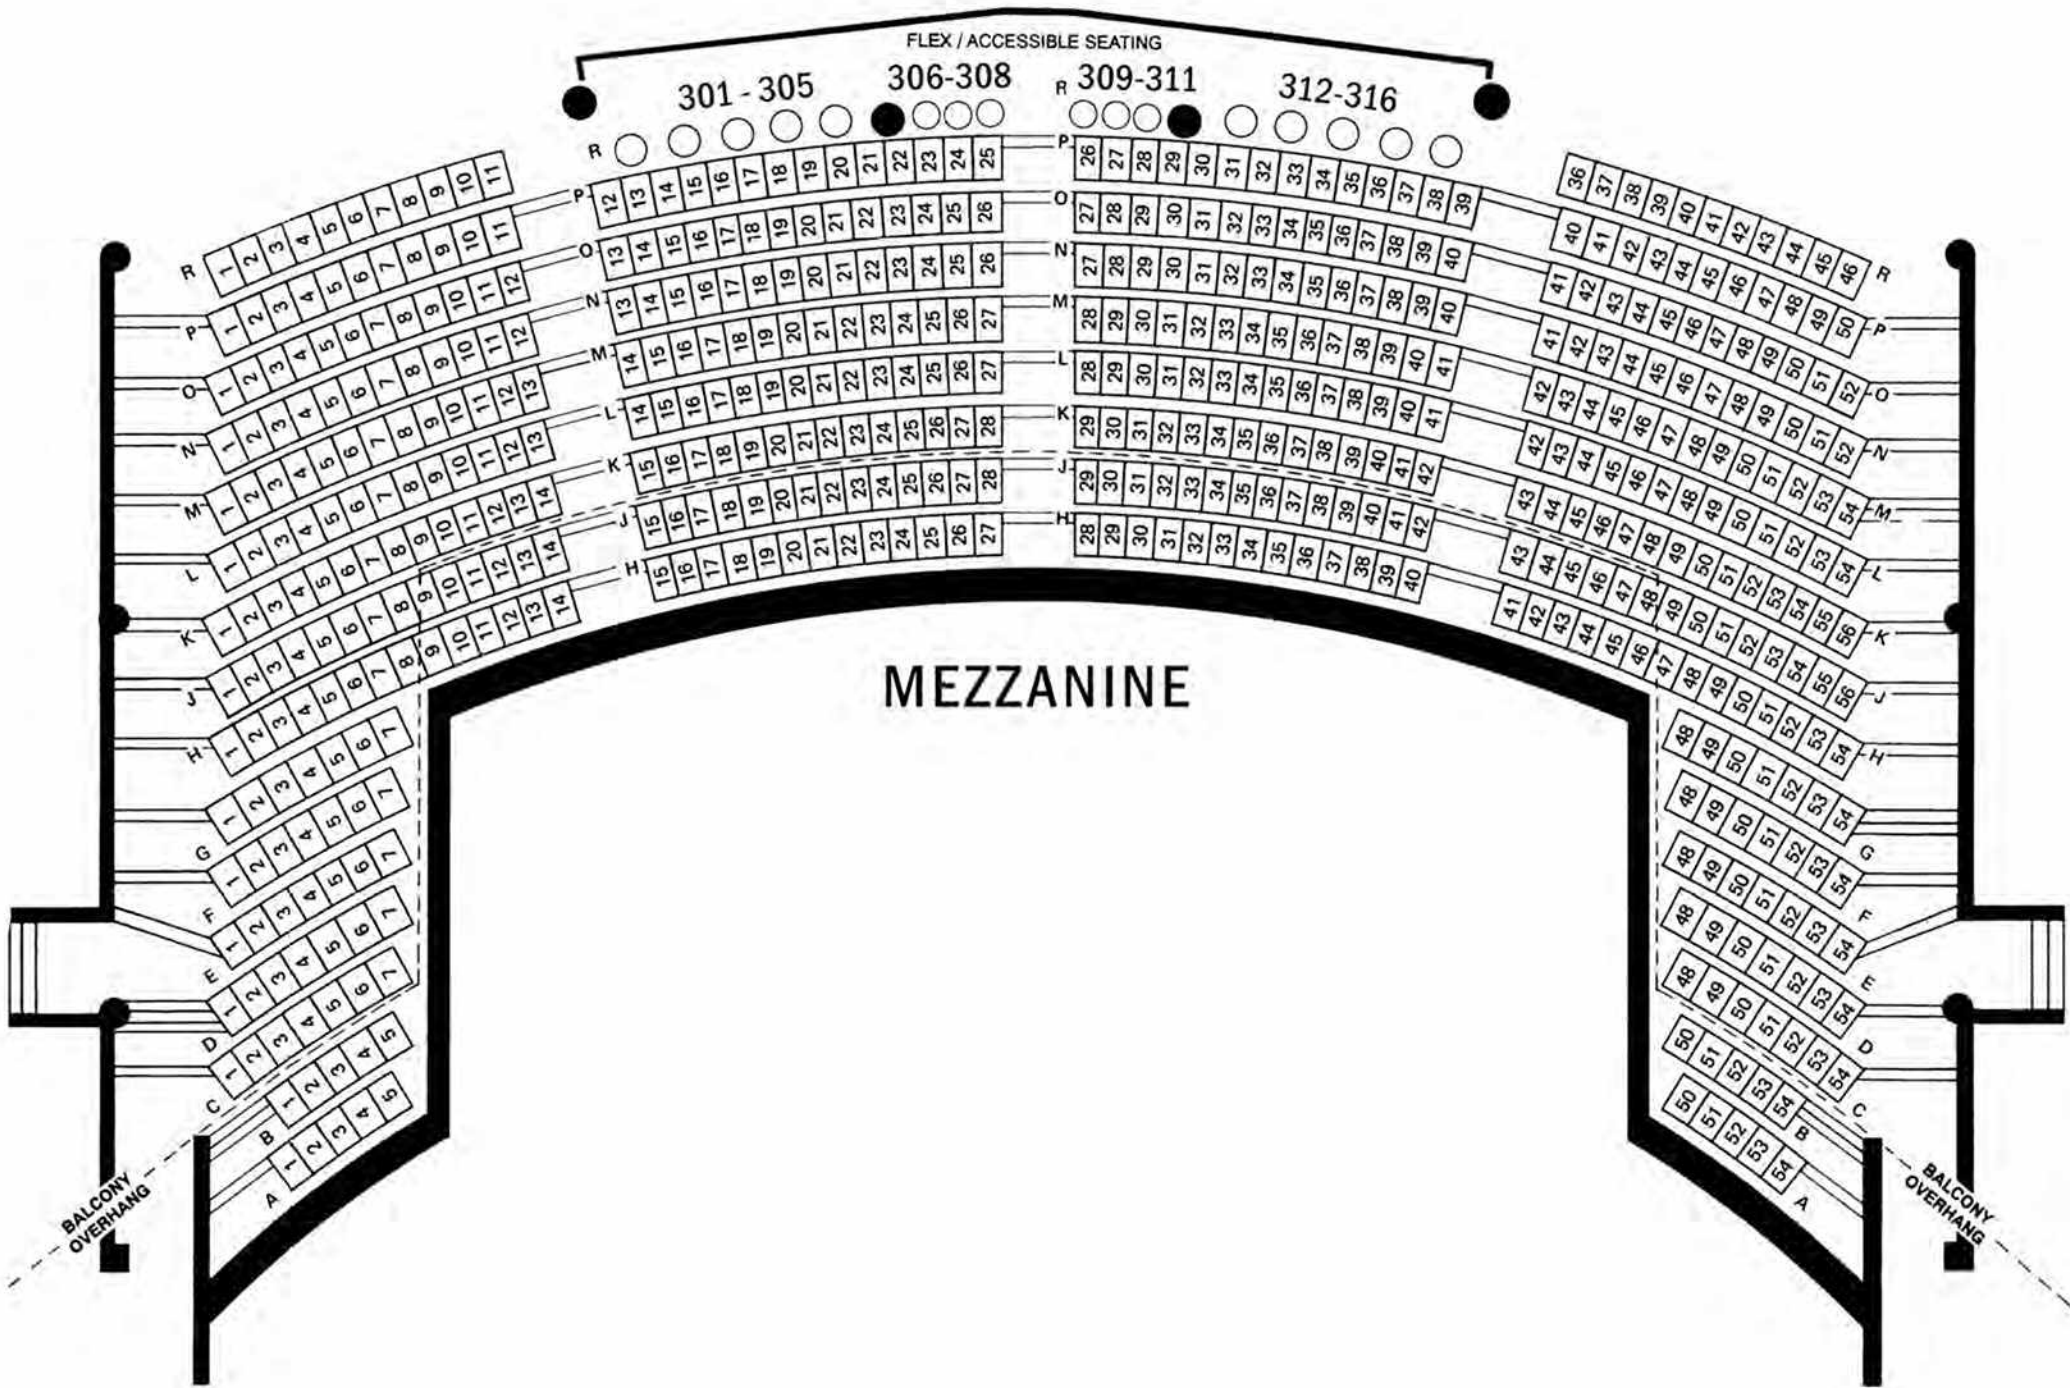

595

LOGE

SOUND

LIGHTING

X	1	2	3	4	5	6	7	8	9	10	11
W	1	2	3	4	5	6	7	8	9	10	11
V	1	2	3	4	5	6	7	8	9	10	11
U	1	2	3	4	5	6	7	8	9	10	11
T	1	2	3	4	5	6	7	8	9	10	11
S	1	2	3	4	5	6	7	8	9	10	11
P	1	2	3	4	5	6	7	8	9	10	11
O	1	2	3	4	5	6	7	8	9	10	11
N	1	2	3	4	5	6	7	8	9	10	11
M	1	2	3	4	5	6	7	8	9	10	11
L	1	2	3	4	5	6	7	8	9	10	11

X	50	51	52	53	54	55	56	57	58	59	60
W	50	51	52	53	54	55	56	57	58	59	60
V	50	51	52	53	54	55	56	57	58	59	60
U	50	51	52	53	54	55	56	57	58	59	60
T	50	51	52	53	54	55	56	57	58	59	60
S	50	51	52	53	54	55	56	57	58	59	60
P	50	51	52	53	54	55	56	57	58	59	60
O	50	51	52	53	54	55	56	57	58	59	60
N	50	51	52	53	54	55	56	57	58	59	60
M	50	51	52	53	54	55	56	57	58	59	60
L	50	51	52	53	54	55	56	57	58	59	60

X	1	2	3	4	5	6	7	8	9	10	11	12	13	14	15	16	17	18	19	20	21	22	23	24	25	26	27	28	29	30	31	32	33	34	35	36	37	38	39	40	41	42	43	44	45	46	47	48	49	50	51	52	53	54	55	56	57	58	59	60
W	1	2	3	4	5	6	7	8	9	10	11	12	13	14	15	16	17	18	19	20	21	22	23	24	25	26	27	28	29	30	31	32	33	34	35	36	37	38	39	40	41	42	43	44	45	46	47	48	49	50	51	52	53	54	55	56	57	58	59	60
V	1	2	3	4	5	6	7	8	9	10	11	12	13	14	15	16	17	18	19	20	21	22	23	24	25	26	27	28	29	30	31	32	33	34	35	36	37	38	39	40	41	42	43	44	45	46	47	48	49	50	51	52	53	54	55	56	57	58	59	60
U	1	2	3	4	5	6	7	8	9	10	11	12	13	14	15	16	17	18	19	20	21	22	23	24	25	26	27	28	29	30	31	32	33	34	35	36	37	38	39	40	41	42	43	44	45	46	47	48	49	50	51	52	53	54	55	56	57	58	59	60
T	1	2	3	4	5	6	7	8	9	10	11	12	13	14	15	16	17	18	19	20	21	22	23	24	25	26	27	28	29	30	31	32	33	34	35	36	37	38	39	40	41	42	43	44	45	46	47	48	49	50	51	52	53	54	55	56	57	58	59	60
S	1	2	3	4	5	6	7	8	9	10	11	12	13	14	15	16	17	18	19	20	21	22	23	24	25	26	27	28	29	30	31	32	33	34	35	36	37	38	39	40	41	42	43	44	45	46	47	48	49	50	51	52	53	54	55	56	57	58	59	60
P	1	2	3	4	5	6	7	8	9	10	11	12	13	14	15	16	17	18	19	20	21	22	23	24	25	26	27	28	29	30	31	32	33	34	35	36	37	38	39	40	41	42	43	44	45	46	47	48	49	50	51	52	53	54	55	56	57	58	59	60
O	1	2	3	4	5	6	7	8	9	10	11	12	13	14	15	16	17	18	19	20	21	22	23	24	25	26	27	28	29	30	31	32	33	34	35	36	37	38	39	40	41	42	43	44	45	46	47	48	49	50	51	52	53	54	55	56	57	58	59	60
N	1	2	3	4	5	6	7	8	9	10	11	12	13	14	15	16	17	18	19	20	21	22	23	24	25	26	27	28	29	30	31	32	33	34	35	36	37	38	39	40	41	42	43	44	45	46	47	48	49	50	51	52	53	54	55	56	57	58	59	60
M	1	2	3	4	5	6	7	8	9	10	11	12	13	14	15	16	17	18	19	20	21	22	23	24	25	26	27	28	29	30	31	32	33	34	35	36	37	38	39	40	41	42	43	44	45	46	47	48	49	50	51	52	53	54	55	56	57	58	59	60
L	1	2	3	4	5	6	7	8	9	10	11	12	13	14	15	16	17	18	19	20	21	22	23	24	25	26	27	28	29	30	31	32	33	34	35	36	37	38	39	40	41	42	43	44	45	46	47	48	49	50	51	52	53	54	55	56	57	58	59	60

201-204
FLEX / ACCESSIBLE

101-109
FLEX / ACCESSIBLE

HOUSE
RIGHT
STAGE
DOOR

HOUSE LEFT
STAGE
DOOR

420

ORCHESTRA

MEZZANINE
OVERHANG

MEZZANINE
OVERHANG

AA	1	2	3	4	5	6	7	8	9	10	11	12	13	14	15	16	17	18	19	20	21	22	23
BB	1	2	3	4	5	6	7	8	9	10	11	12	13	14	15	16	17	18	19	20	21	22	23
CC	1	2	3	4	5	6	7	8	9	10	11	12	13	14	15	16	17	18	19	20	21	22	

GOLD CIRCLE

61

STAGE

FLEX / ACCESSIBLE SEATING

301 - 305

306-308

309-311

312-316

MEZZANINE

BALCONY OVERHANG

BALCONY OVERHANG